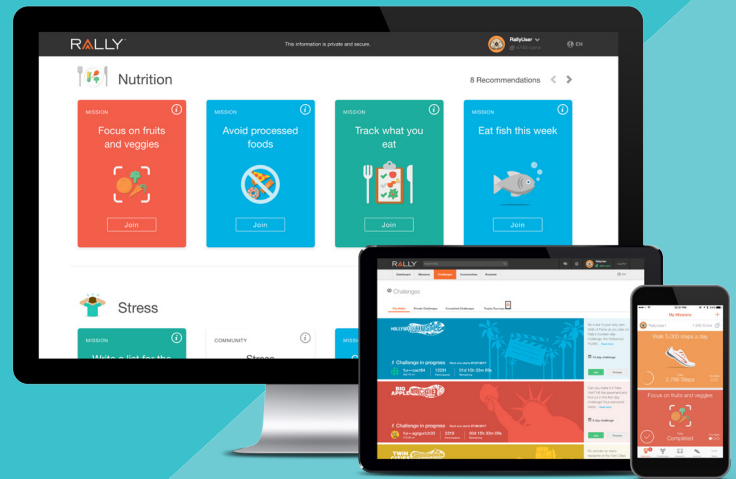

# Personalized health recommendations, just for you.

Rally® can help you get healthier, one small step at a time.

Rally is designed to help you make changes to your daily routine, set smart goals and track your progress. You'll get personalized recommendations to help you move more, eat better and improve your health—and have fun doing it.

Start with the quick Health Survey and get your Rally Age<sup>SM</sup>, a measure to help you assess your overall health. Rally will then recommend missions for you: activities designed to help improve your diet, fitness and mood. Start easy, and level up when you're ready.

Plus, on Rally there are lots of ways to earn Rally Coins, which you can use for chances to win rewards. Rack up Rally Coins for taking healthy actions, like joining missions, completing healthy activities, or pushing yourself in a Challenge.